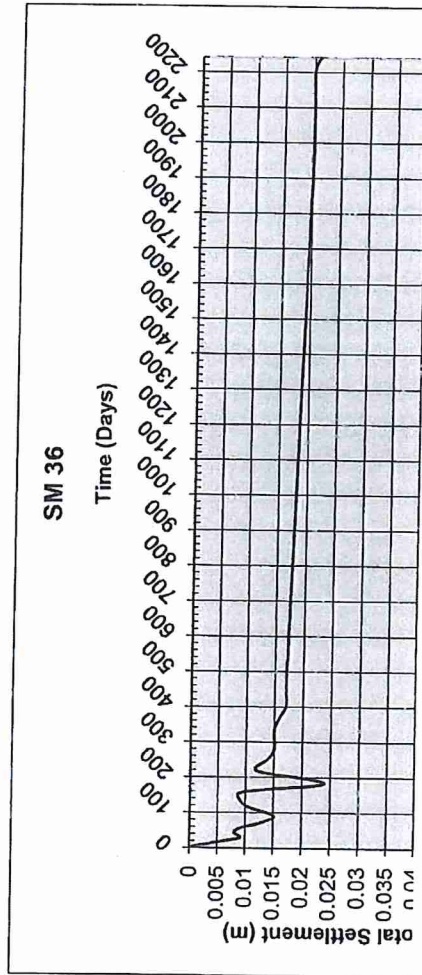

<u>Settlement Mark</u>	<u>Date</u>	<u>Warratah RL</u>	<u>Settlement</u>	<u>Total Settlement Days Between readings</u>	<u>Total Days</u>	<u>Comments</u>	<u>Equipment</u>
SM36	13 June 2007	10.001	0	0	0	Warratah	Level
SM36	26 June 2007	9.997	0.004	13	13	Warratah	Level
SM36	11 July 2007	9.992	0.005	15	28	Warratah	Level
SM36	26 July 2007	9.993	-0.001	15	43	Warratah	Level
SM36	7 August 2007	9.992	0.001	0.009	55	Warratah	Level
SM36	24 August 2007	9.988	0.004	0.013	72	Warratah	Level
SM36	#####	9.986	0.002	0.015	91	Warratah	Level
SM36	10 October 2007	9.991	-0.005	0.01	119	Warratah	Level
SM36	#####	9.992	-0.001	0.009	155	Warratah	Level
SM36	#####	9.977	0.015	0.024	183	Warratah	Level
SM36	16 January 2008	9.989	-0.012	0.012	217	Warratah	Level
SM36	20 February 2008	9.987	0.002	0.014	252	Warratah	Level
SM36	18 March 2008	9.986	0.001	0.015	279	Warratah	Level
SM36	14 May 2008	9.986	0	0.015	336	Warratah	Level
SM36	19 June 2008	9.985	0.001	0.016	372	Warratah	Level
SM36	18 July 2008	9.984	0.001	0.017	401	Warratah	Level
SM36	20 August 2008	9.984	0	0.017	434	Warratah	Level
SM36	15 October 2008	9.984	0	0.017	490	Warratah	Level
SM36	2 October 2012	9.981	0.003	0.02	1448	Warratah	Level
SM36	20 June 2013	9.981	0	0.02	2199	Warratah	Level
SM36	1 August 2013	9.98	0.001	0.021	2241	Warratah	Level