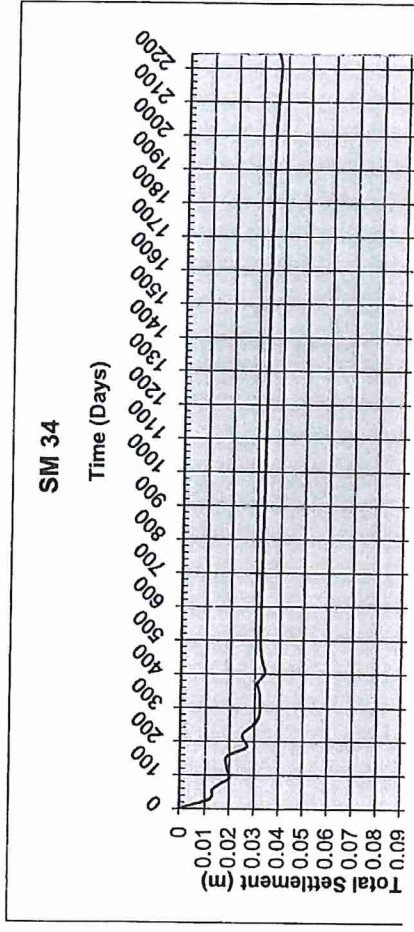

<u>Settlement Mark</u>	<u>Date</u>	<u>Warratah RL</u>	<u>Settlement</u>	<u>Total Settlement</u>	<u>Days Between readings</u>	<u>Total Days</u>	<u>Comments</u>	<u>Equipment</u>
SM34	13 June 2007	8.835	0	0	0	0	Warratah	Level
SM34	26 June 2007	8.829	0.006	0.006	13	13	Warratah	Level
SM34	11 July 2007	8.823	0.006	0.012	15	28	Warratah	Level
SM34	26 July 2007	8.822	0.001	0.013	15	43	Warratah	Level
SM34	7 August 2007	8.822	0	0.013	12	55	Warratah	Level
SM34	24 August 2007	8.819	0.003	0.016	17	72	Warratah	Level
SM34	#####	8.815	0.004	0.02	19	91	Warratah	Level
SM34	10 October 2007	8.816	-0.001	0.019	28	119	Warratah	Level
SM34	#####	8.816	0	0.019	36	155	Warratah	Level
SM34	#####	8.808	0.008	0.027	28	183	Warratah	Level
SM34	16 January 2008	8.81	-0.002	0.025	34	217	Warratah	Level
SM34	20 February 2008	8.805	0.005	0.03	35	252	Warratah	Level
SM34	20 March 2008	8.803	0.002	0.032	29	281	Warratah	Level
SM34	18 April 2008	8.803	0	0.032	29	310	Warratah	Level
SM34	14 May 2008	8.804	0	0.032	26	336	Warratah	Level
SM34	19 June 2008	8.804	-0.001	0.031	36	372	Warratah	Level
SM34	18 July 2008	8.801	0.003	0.034	29	401	Warratah	Level
SM34	20 August 2008	8.802	-0.001	0.033	33	434	Warratah	Level
SM34	15 October 2008	8.803	-0.001	0.032	56	490	Warratah	Level
SM34	2 October 2012	8.8	0.003	0.035	1448	1938	Warratah	Level
SM34	20 June 2013	8.798	0.002	0.037	261	2199	Warratah	Level
SM34	1 August 2013	8.799	-0.001	0.036	42	2241	Warratah	Level