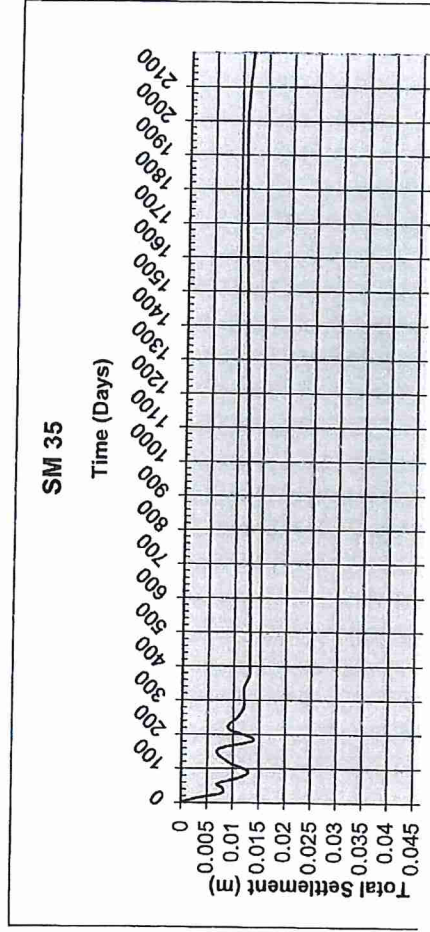

<u>Settlement Mark</u>	<u>Date</u>	<u>Warratah RL</u>	<u>Settlement</u>	<u>Total Settlement</u>	<u>Days Between readings</u>	<u>Total Days</u>	<u>Comments</u>	<u>Equipment</u>
SM35	13 June 2007	10.142	0	0	0	0	Warratah	Level
SM35	26 June 2007	10.139	0.003	0.003	13	13	Warratah	Level
SM35	11 July 2007	10.134	0.005	0.008	15	28	Warratah	Level
SM35	26 July 2007	10.134	0	0.008	15	43	Warratah	Level
SM35	7 August 2007	10.135	-0.001	0.007	12	55	Warratah	Level
SM35	24 August 2007	10.131	0.004	0.011	17	72	Warratah	Level
SM35	#####	10.129	0.002	0.013	19	91	Warratah	Level
SM35	10 October 2007	10.133	-0.004	0.009	28	119	Warratah	Level
SM35	15 November 2007	10.135	-0.002	0.007	36	155	Warratah	Level
SM35	13 December 2007	10.128	0.007	0.014	28	183	Warratah	Level
SM35	16 January 2008	10.133	-0.005	0.009	34	217	Warratah	Level
SM35	20 February 2008	10.131	0.002	0.011	35	252	Warratah	Level
SM35	20 March 2008	10.13	0.001	0.012	29	281	Warratah	Level
SM35	18 April 2008	10.13	0	0.012	29	310	Warratah	Level
SM35	14 May 2008	10.13	0	0.012	26	336	Warratah	Level
SM35	19 June 2008	10.129	0.001	0.013	36	372	Warratah	Level
SM35	18 July 2008	10.129	0	0.013	29	401	Warratah	Level
SM35	20 August 2008	10.129	0	0.013	33	434	Warratah	Level
SM35	15 October 2008	10.129	0	0.013	56	490	Warratah	Level
SM35	2 October 2012	10.131	-0.002	0.011	1448	1938	Warratah	Level
SM35	20 June 2013	10.13	0.001	0.012	261	2199	Warratah	Level
SM35	1 August 2013	10.13	0	0.012	42	2241	Warratah	Level